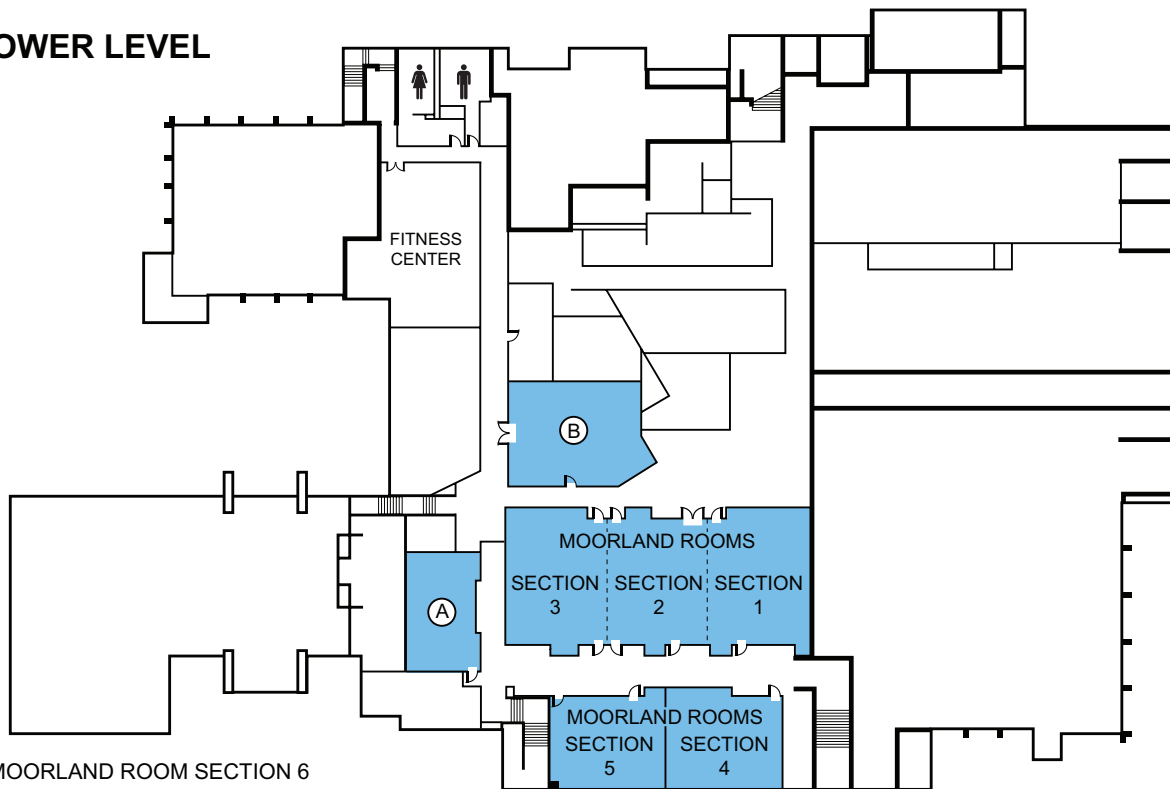

375 South Moorland Road • Brookfield, Wisconsin 53005 • United States
Phone (262) 786-1100

Sheraton Milwaukee Brookfield Hotel

Sheraton[®]
HOTELS & RESORTS

375 South Moorland Road • Brookfield, Wisconsin 53005 • United States
Phone (262) 786-1100

LOWER LEVEL

- A. MOORLAND ROOM SECTION 6
- B. MOORLAND ROOM SECTION 7