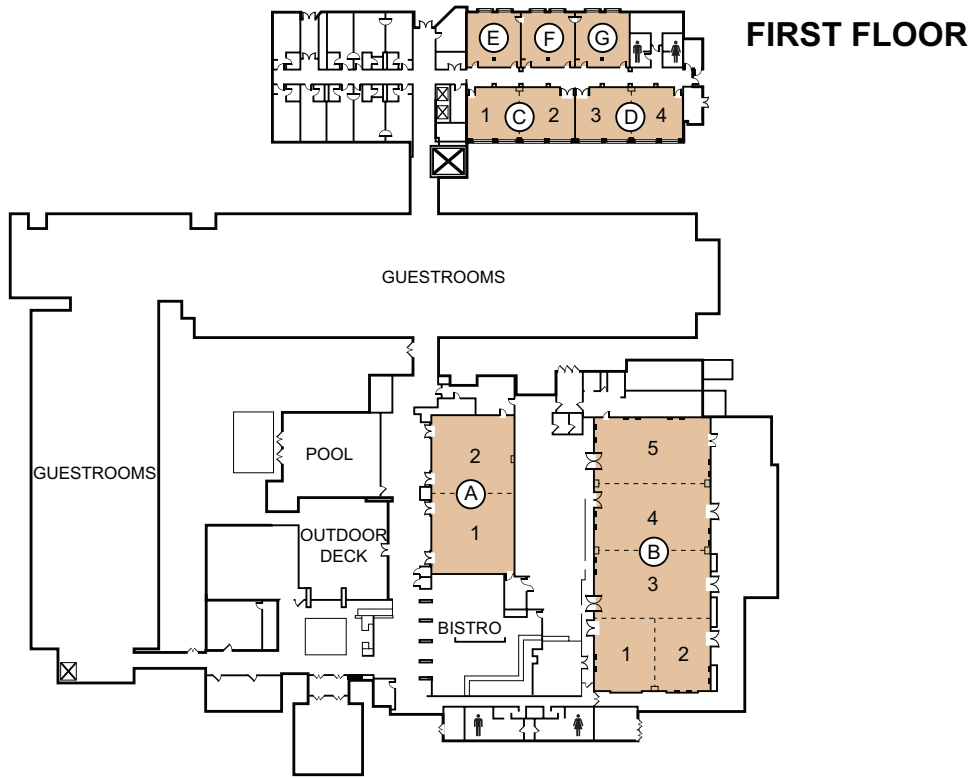

Sheraton Milwaukee Brookfield Hotel

Sheraton
HOTELS & RESORTS

375 South Moorland Road • Brookfield, Wisconsin 53005 • United States
Phone (262) 786-1100